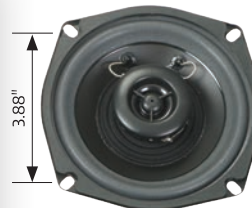

5.25" Speaker w/Poly Cone

- 10 Watts max power
- 4 OHMS impedance

- 100 Watts max power
- 4 OHMS impedance
- 1" dome tweeter

Grille
240060

ITEM	PART #
5.25" Speaker w/Poly Cone - 10W	220015
5.25" Speaker w/Poly Cone - 100W	220067
Speaker and Grille	220094