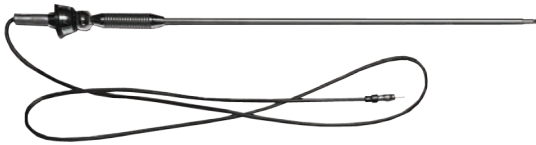

antennas

Universal Mount Antennas

Flexible AM/FM

- Flexible, rust proof, wire wound mast with rubber coating
- Split ball adjustable base
- Male Motorola plug

ITEM	PART #
Flexible AM/FM Antenna w/60" Cable	210066
Flexible AM/FM Antenna w/84" Cable	210056
Replacement Rubber Mast	210067

Top/Side

- Single section 31" steel mast
- Universal top or side mount/heavy-duty spring
- Mast adjustable to 180 degrees
- Male Motorola plug

ITEM	PART #
Top/Side Universal Mount Antenna w/54" Cable	210098

Telescoping Antenna

- Pillar mount

ITEM	PART #
Telescoping Antenna w/48" Cable	210018

Side Mount Antennas

Steel Mast

- Single section 31" steel mast
- Side mount/heavy-duty spring
- Male Motorola plug

ITEM	PART #
Steel Mast Side Mount Antenna w/Detachable 54" Cable	210015
Antenna w/Base (Cable Not Included)	210015NC