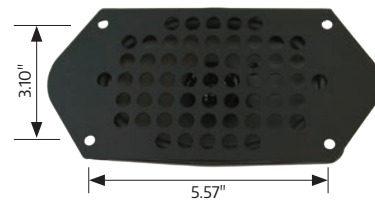

- 50 Watts max power
- Ferro-fluid cooled voice coil
- 4 OHMS impedance

ITEM	PART #
5.25" Coax Speaker	220049

Speakers with Grilles

- Dual cone speaker
- 30 Watts max power
- 4 OHMS impedance

ITEM	PART #
4" One-Piece Speaker w/Grille	220078
6" One-Piece Speaker w/Grille (shown)	220026