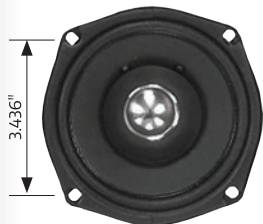

- 70 Watts max power
- 1" dome tweeter
- 4 OHMS impedance

ITEM	PART #
5" Coax Speaker	220073