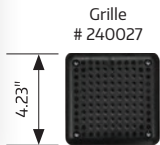

ITEM	PART #
4" Speaker	220040