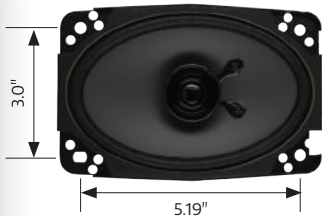

Grille
240052

4" x 6" Full-Range Speaker

- 25 Watts max power
- 4 OHMS impedance