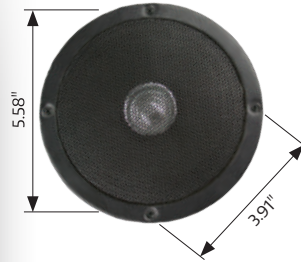

Speakers with Grilles

- Dual cone speaker
- 30 Watts max power
- 4 OHMS impedance

ITEM	PART #
4" One-Piece Speaker w/Grille	220078
6" One-Piece Speaker w/Grille (shown)	220026