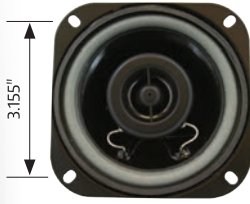

Coax Speakers

- 45 Watts max power
- 2 Pin harness plug
- 1" dome tweeter
- 4 OHMS impedance