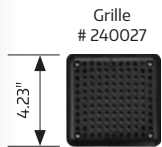

ITEM	PART #
4" Coax Speaker	220062