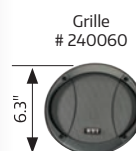

ITEM	PART #
5.25" Speaker w/Poly Cone - 10W	220015
5.25" Speaker w/Poly Cone - 100W	220067
Speaker and Grille	220094