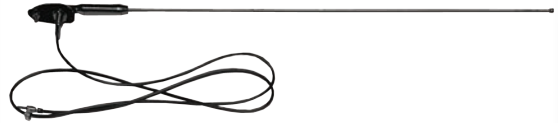

Top/Side

- Single section 31" steel mast
- Universal top or side mount/heavy-duty spring
- Mast adjustable to 180 degrees
- Male Motorola plug

ITEM	PART #
Top/Side Universal Mount Antenna w/54" Cable	210098

Telescoping Antenna

- Pillar mount

ITEM	PART #
Telescoping Antenna w/48" Cable	210018

Side Mount Antennas

Steel Mast

- Single section 31" steel mast
- Side mount/heavy-duty spring
- Male Motorola plug

ITEM	PART #
Steel Mast Side Mount Antenna w/Detachable 54" Cable	210015
Antenna w/Base (Cable Not Included)	210015NC