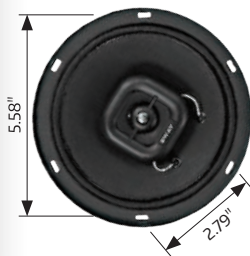

- 50 Watts max power
- Ferro-fluid cooled voice coil
- 4 OHMS impedance

ITEM	PART #
5.25" Coax Speaker	220049

Speakers with Grilles

- Dual cone speaker
- 30 Watts max power
- 4 OHMS impedance

ITEM	PART #
4" One-Piece Speaker w/Grille	220078
6" One-Piece Speaker w/Grille (shown)	220026