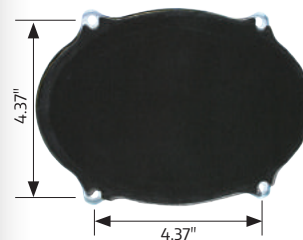

5" x 7" Full-Range Speaker

- 30 Watts max power
- 4 OHMS impedance

ITEM	PART #
5" x 7" Full-Range Speaker	220037